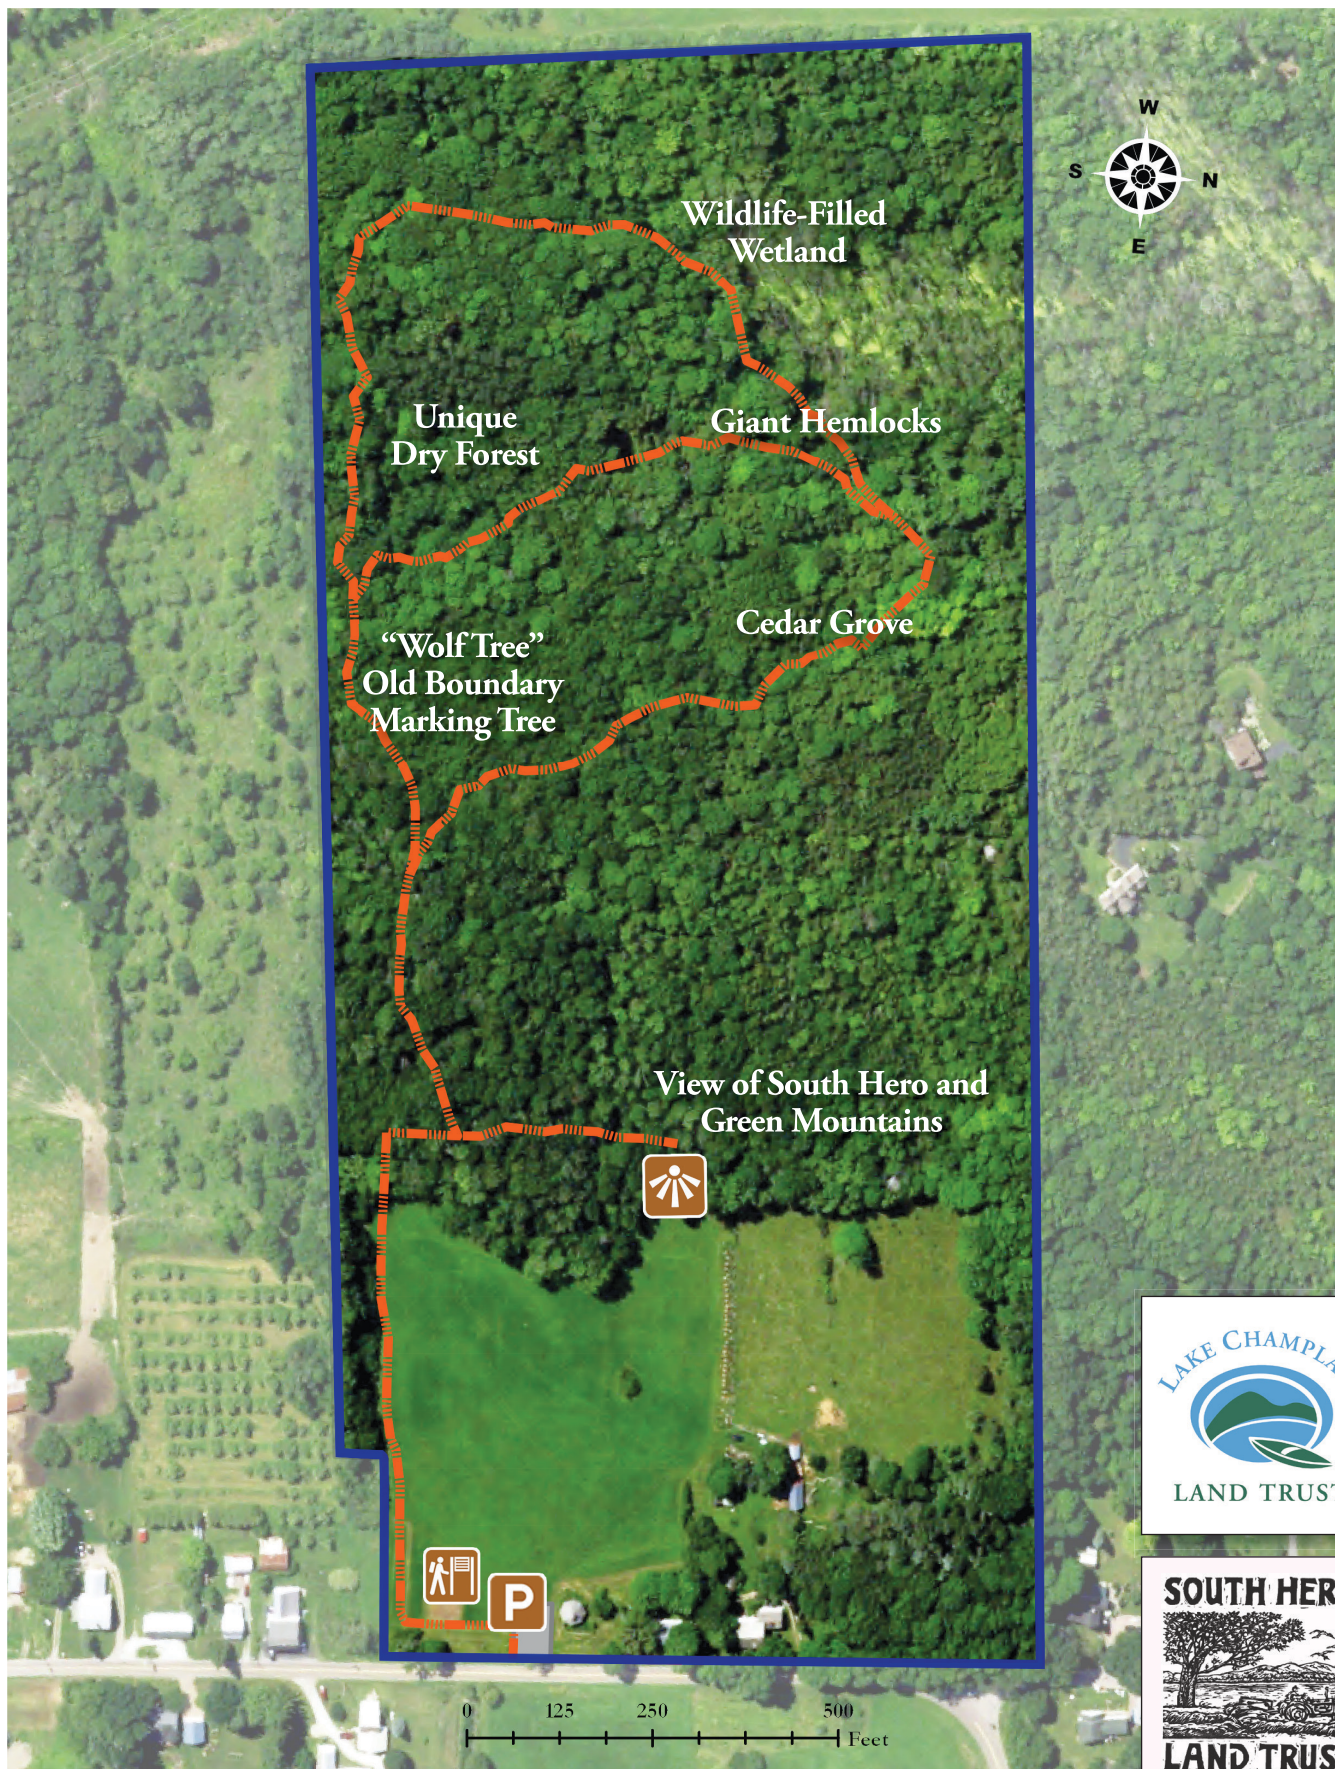

# Tracy Woods Trail Map

\* Main trail loop is approximately 1 mile roundtrip with 140 feet of elevation gain.  
Please stay on trail. Thank you.